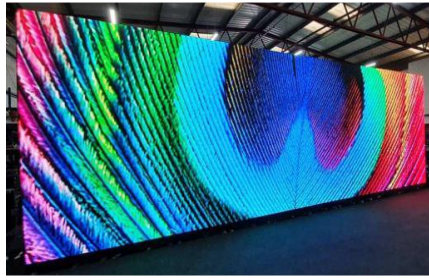

H1 – Hostesses

SS1 – Security
MP1 – Manpower

VP – Video Taping -
Photographer

CS1 – Cleaning services

FHD & UHD 4K TVs
from 32" => 90"

LD LED WALL

PROJECTOR
5.000Ansi

PROJECTOR
7.000Ansi